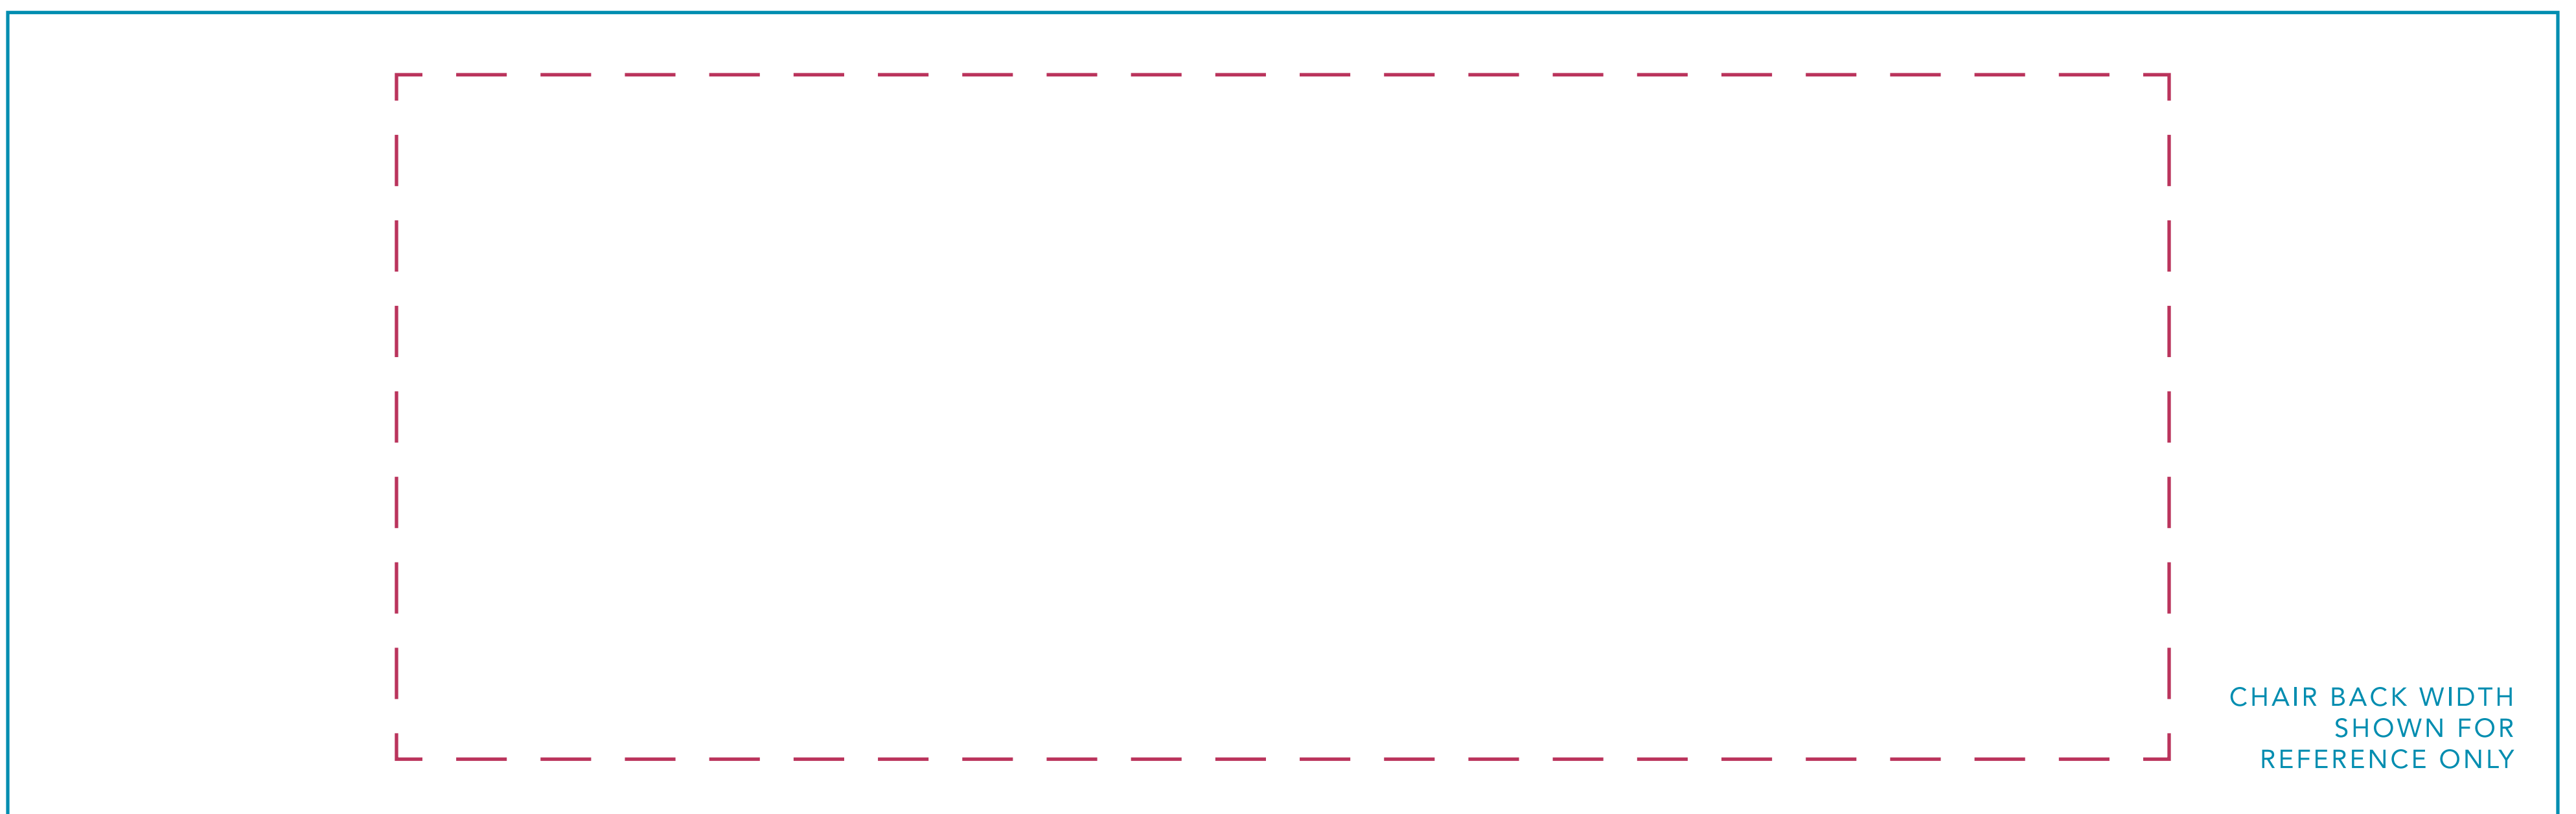

FRONT (where your back rests)

BACK (viewed from behind chair)

Director's Chair BACK

PERMALOGO

Indicates width of chair back for reference

Live area: 14.25"w × 5.5"h

NOTE: Permalogo production requires editable vector-only artwork in addition to selections of stock vinyl color AND stock fabric color. Please request current options. Keep all text at least 0.5" tall; complex designs may require some simplification.

Director's Chair SEAT

PERMALOGO

Indicates width of seat for reference

Live area: 18"w × 14"h

NOTE: Permalogo production requires editable vector-only artwork in addition to selections of stock vinyl color AND stock fabric color. Please request current options. Keep all text at least 0.5" tall; complex designs may require some simplification.