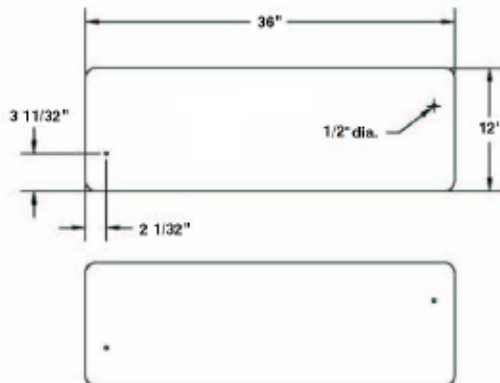

EXHIBITLINE exb.1020.2

x1

x2

Hem 7/16" Foam Cord into the Left & Right sides.
Foam Cord should run from the Top Notch to the Bottom

"LEFT" exb Header

"RIGHT" exb Header