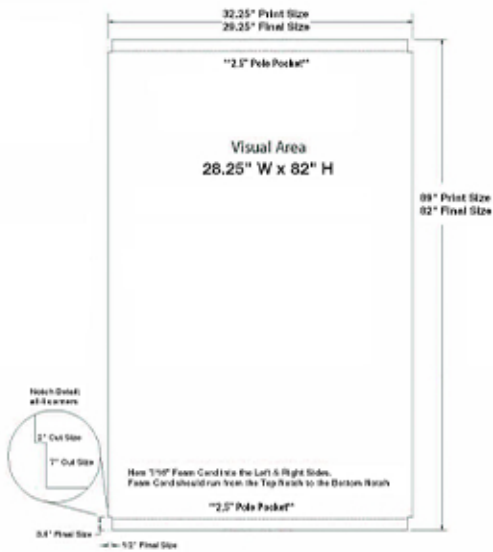

EXHIBITLINE exb.1020.2

x1

x2

Hem 7/16" Foam Cord into the Left & Right sides.
Foam Cord should run from the Top Notch to the Bottom

"LEFT" exb Header

"RIGHT" exb Header