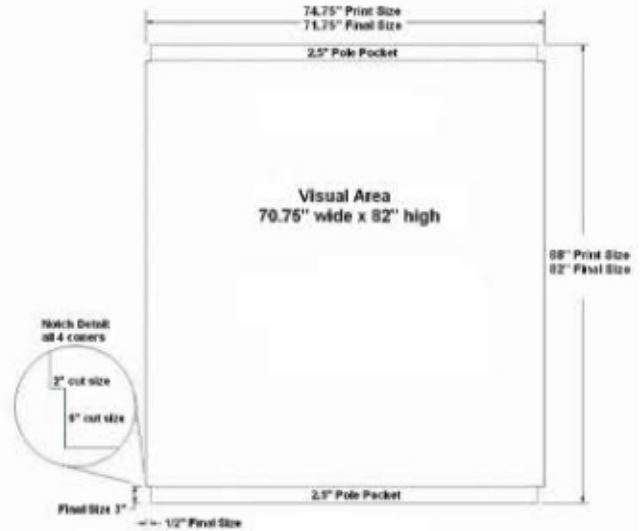

EXHIBITLINE exb.1020.2

x1

x2

Hem 7/16" Foam Cord into the Left & Right sides.
Foam Cord should run from the Top Notch to the Bottom

"LEFT" exb Header

"RIGHT" exb Header